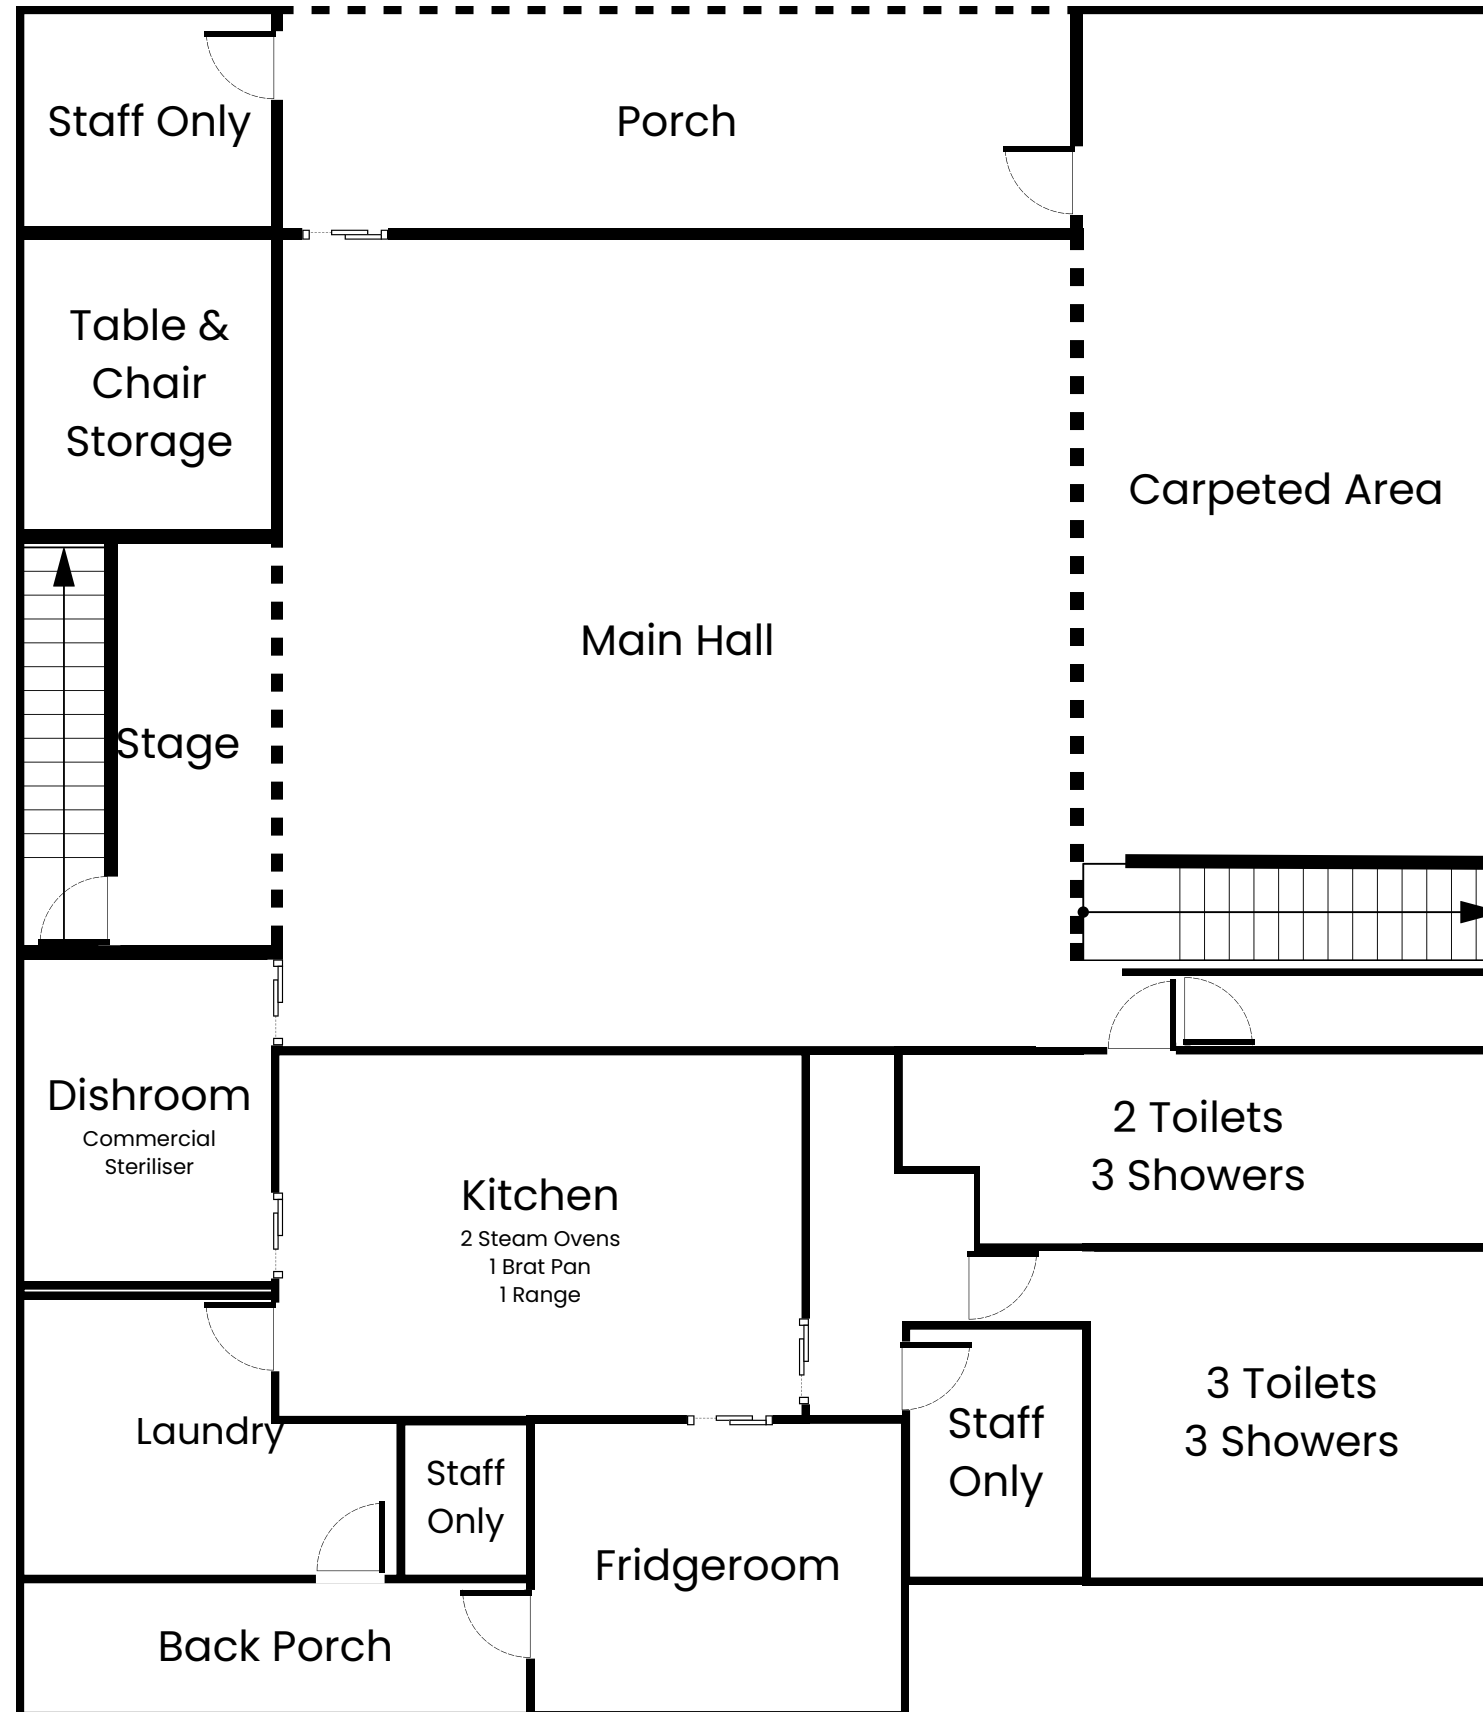

Chalet 2
1 queen (upstairs)
Bathroom & Kitchenette
2 singles | 2 singles

Clark House
1 queen (upstairs)
2 singles
Bathroom & Kitchen
1 queen | 1 queen
1 single

Chalet 5
1 queen | 1 queen

Toilet & Shower Block

Chalet 3
1 queen (bunk)
1 single (bunk)
2 singles

Chalet 4
Bathroom & Kitchenette
1 queen | 4 singles

Toilet & Shower Block

Homestead

2 8 singles	3 8 singles	4 2 singles	5 8 singles
1 1 Queen 2 Singles		Kitchen Dining Room Lounge	

FINLAYSON ROAD

Staff House

Office

Main Lodge Bunkrooms

7 11 single 1 double	6 12 single	5 12 single	4 12 single	4 Toilet 2 Shower	3 12 single	2 1 queen 1 single	1 1 queen 1 single
-----------------------------------	-----------------------	-----------------------	-----------------------	----------------------	-----------------------	---------------------------------	---------------------------------

Main Lodge

Loft
1 queen
4 singles

MAIN LODGE INTERIOR MAP

HOMESTEAD INTERIOR MAP