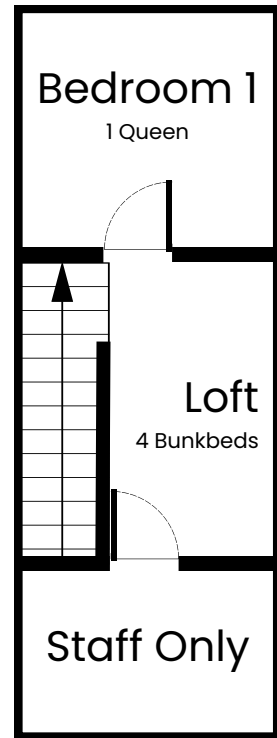

Chalet 2
1 queen (upstairs)
Bathroom & Kitchenette
2 singles | 2 singles

Clark House
1 queen (upstairs)
2 singles
Bathroom & Kitchen
1 queen | 1 queen
1 single

Chalet 5
1 queen | 1 queen

Toilet & Shower Block

Chalet 3
1 queen (bunk)
1 single (bunk)
2 singles

Chalet 4
Bathroom & Kitchenette
1 queen | 4 singles

Toilet & Shower Block

Homestead

2 8 singles	3 8 singles	4 2 singles	5 8 singles
1 1 Queen 2 Singles		Kitchen Dining Room Lounge	

FINLAYSON ROAD

Staff House

Office

Main Lodge Bunkrooms

7 11 single 1 double	6 12 single	5 12 single	4 12 single	4 Toilet 2 Shower	3 12 single	2 1 queen 1 single	1 1 queen 1 single
-----------------------------------	-----------------------	-----------------------	-----------------------	----------------------	-----------------------	---------------------------------	---------------------------------

Main Lodge

Loft
1 queen
4 singles

MAIN LODGE INTERIOR MAP

HOMESTEAD INTERIOR MAP